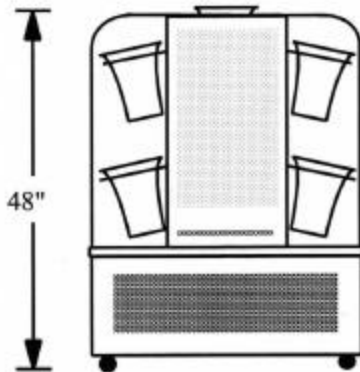

Side View

Glass Front

Front View

Top View

Cool Spot
Model RSC-31

Specifications

Approved to UL471 and CSA C22.2

Model	Width	Height	Depth	Ship (lbs)	Unit HP	Electrical	Amps	Vase Capacity	Refrigerant
Checkstand RSC-36	36"	48 1/2"	29"	250	1/4	120/60/1	15	(14) 9" x 10" round	R404a
Cool Spot RSC-31	31"	45"	24"	190	1/4	120/60/1	15	(6) 9" x 10" round	R22

The *Checkstand and Cool Spot* are designed for use in air conditioned areas having a maximum temperature of 75°F or maximum relative humidity of 50%.

Floratech reserves the right, without notice, to make changes to this document at its sole discretion.

Units covered under patent No. 479,060.

Always Open® Impulse merchandisers

Classic Full service merchandisers

7000 Performance Drive • North Syracuse, NY 13212 • 800-535-3295 • 315-452-7440 • Fax 315-452-7420 •

For more information on Floratech's complete line of floral displays, visit www.floratech.net

rev. June 2005