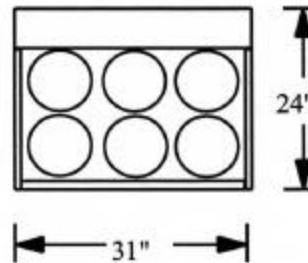

Top View

Check Stand
Model RSC-36