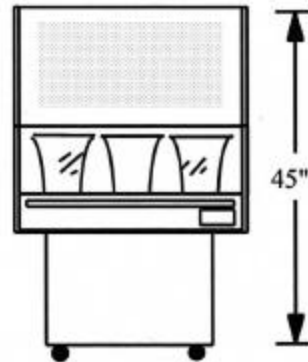

Side View

Glass Front

Front View

Top View

Cool Spot
Model RSC-31

Specifications

Approved to UL471 and CSA C22.2

Model	Width	Height	Depth	Ship (lbs)	Unit HP	Electrical	Amps	Vase Capacity	Refrigerant
Checkstand RSC-36	36"	48 1/2"	29"	250	1/4	120/60/1	15	(14) 9" x 10" round	R404a
Cool Spot RSC-31	31"	45"	24"	190	1/4	120/60/1	15	(6) 9" x 10" round	R22

The *Checkstand and Cool Spot* are designed for use in air conditioned areas having a maximum temperature of 75°F or maximum relative humidity of 50%.

Floratech reserves the right, without notice, to make changes to this document at its sole discretion.

Units covered under patent No. 479,060.

Always Open® Impulse merchandisers

Classic Full service merchandisers

7000 Performance Drive • North Syracuse, NY 13212 • 800-535-3295 • 315-452-7440 • Fax 315-452-7420 •

For more information on Floratech's complete line of floral displays, visit www.floratech.net

rev. June 2005