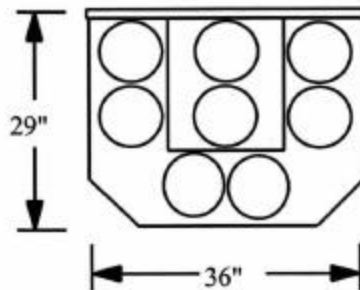

Top View

Check Stand
Model RSC-36