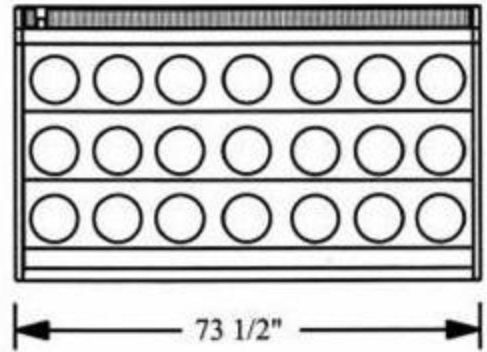

6-ft RFCL272LP Plan View