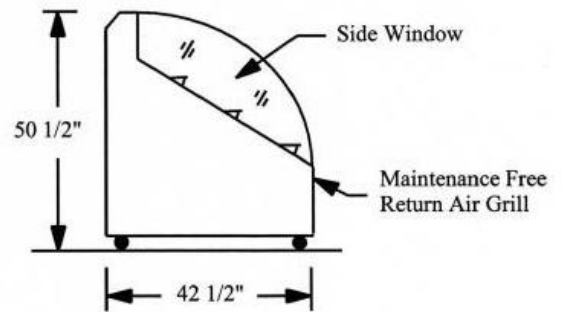

Floritech®

An Air Innovations Company

Floritech's patented boundary layer airflow keeps cold, humidified air circulating properly over and under the flowers without the inconvenience of doors

6-ft RFCL272LP Plan View

Typical Side View

Approved to UL471 and CSA C22.2

Specifications – Self-contained operation

| Model | Width | Height | Depth | Shipping Weight (lbs) | HP | Electrical | Amps | Vase Capacity Std. |
|-------------|---------|---------|---------|-----------------------|-------|--------------|--------|---------------------|
| RFCL248LPSC | 49 1/2" | 50 1/2" | 42 1/2" | 500 | 1 | 208-230/1/60 | 30 | (15) 9" x 10" round |
| RFCL260LPSC | 61 1/2" | 50 1/2" | 42 1/2" | 600 | 1 | 208-230/1/60 | 30 | (18) 9" x 10" round |
| RFCL272LPSC | 73 1/2" | 50 1/2" | 42 1/2" | 800 | 1 | 208-230/1/60 | 30 | (21) 9" x 10" round |
| RFCL296LPSC | 99" | 50 1/2" | 42 1/2" | 1000 | (2) 1 | 208-230/1/60 | (2) 30 | (30) 9" x 10" round |